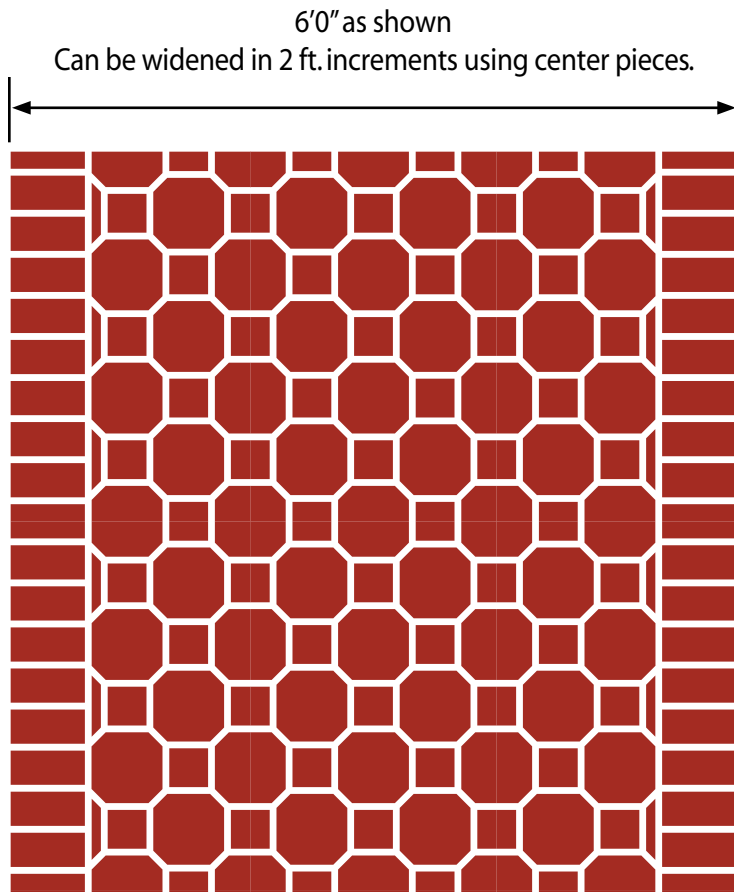

Courtyard Pattern

Left Edge Piece
2' x 3'

Center Piece
2' x 3'

Right Edge Piece
2' x 3'