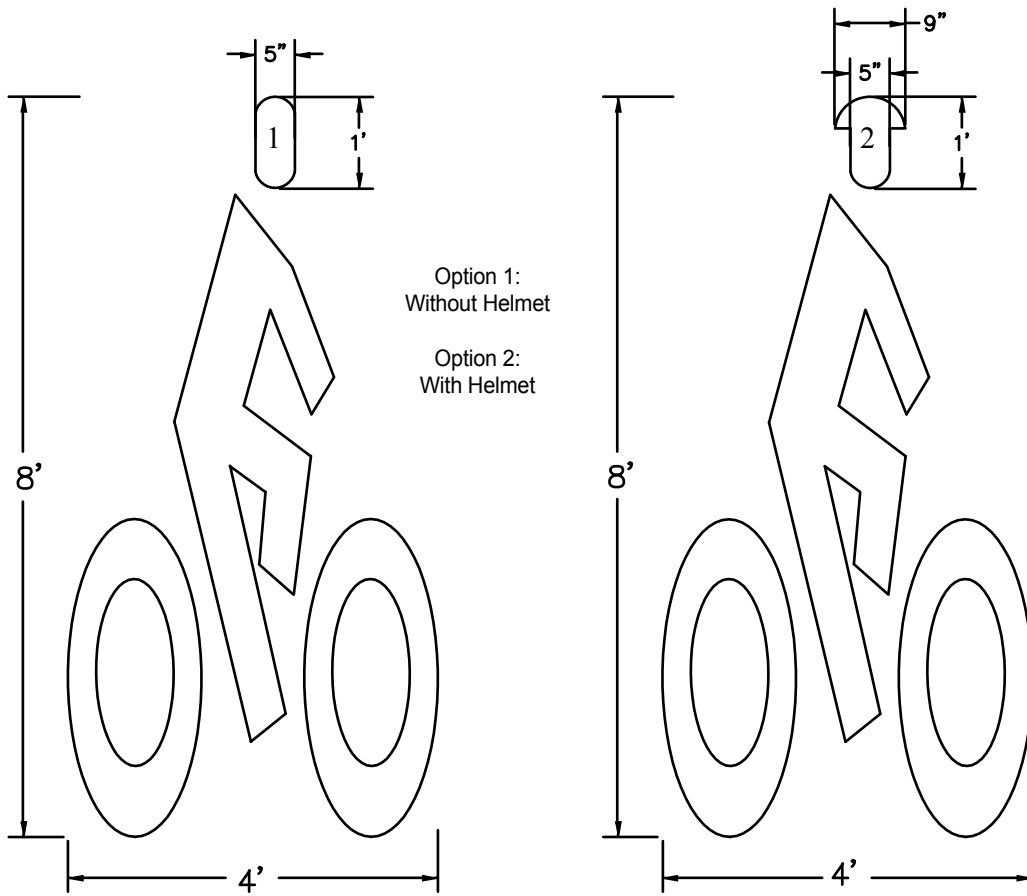

BIKE LANE MARKINGS

8' Bicycle Designated Lane Symbol
75 mil HotTape Item # HT894292
90 mil HotTape Item # HT894736

Both helmet options are included
in each package.