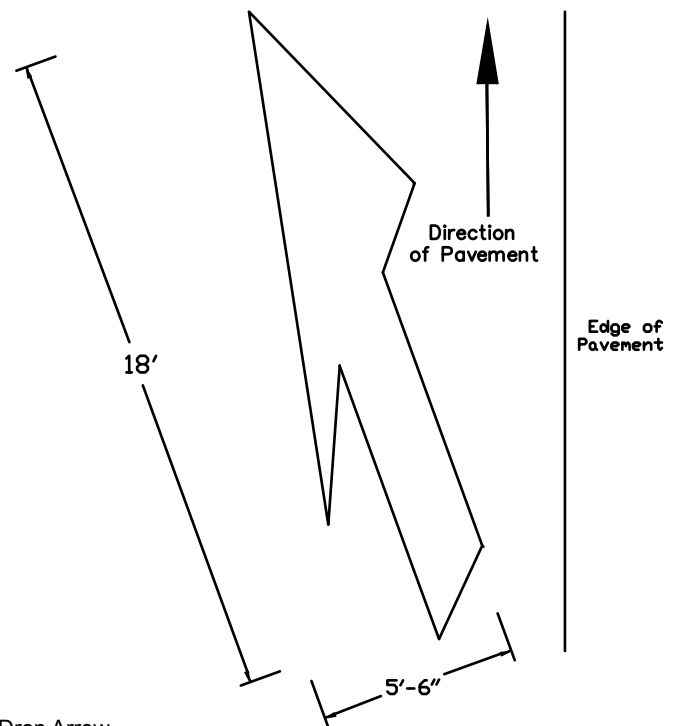

18' Reversible Lane Drop Arrow
(non-beaded)
90 mil HotTape Item # HT894766
125 mil HotTape Item # HT894082

18' Right Lane Drop Arrow
90 mil HotTape Item # HT894764
125 mil HotTape Item # HT894080