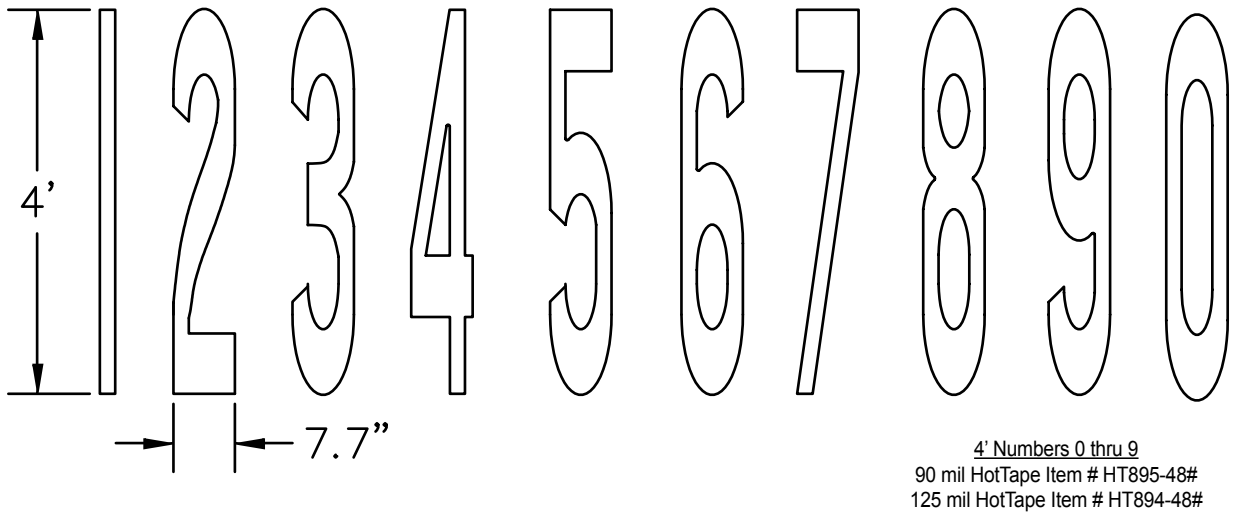

R X R Kit - Metric

90 mil HotTape Item # HT894891
125 mil HotTape Item # HT894160

RXR Kit contains two R's and 42'
of 3' x 16" flat segments for the X.

LEGENDS

Illustrations not drawn to scale

LEGENDS

Illustrations not drawn to scale