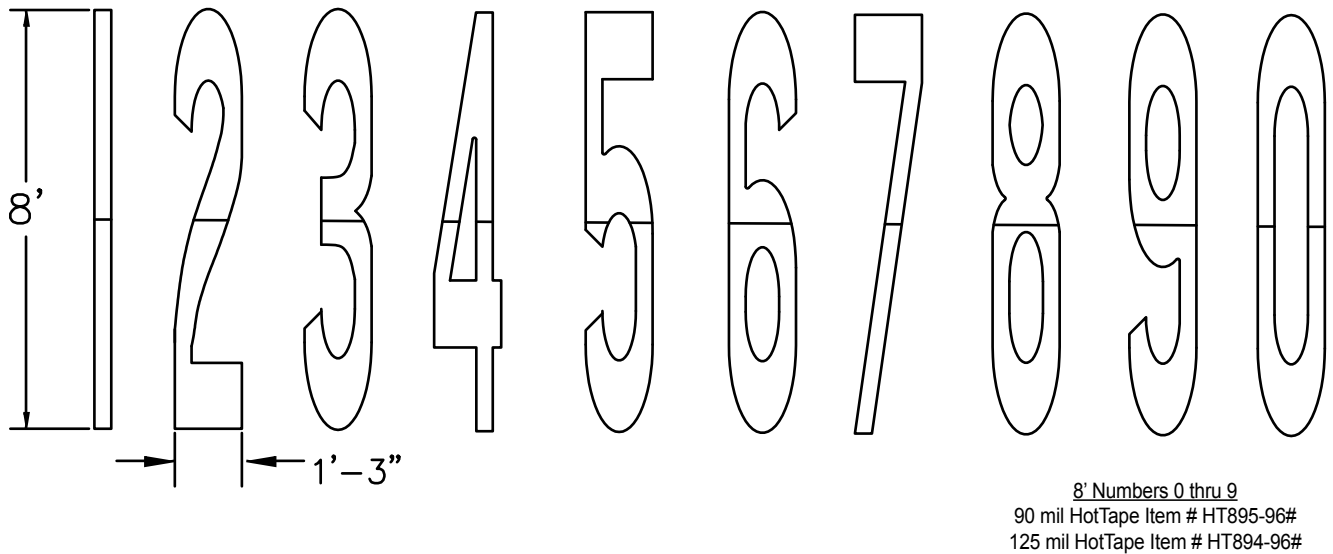

R X R Kit - Metric

90 mil HotTape Item # HT894891
125 mil HotTape Item # HT894160

RXR Kit contains two R's and 42'
of 3' x 16" flat segments for the X.

LEGENDS

Illustrations not drawn to scale

LEGENDS

Illustrations not drawn to scale